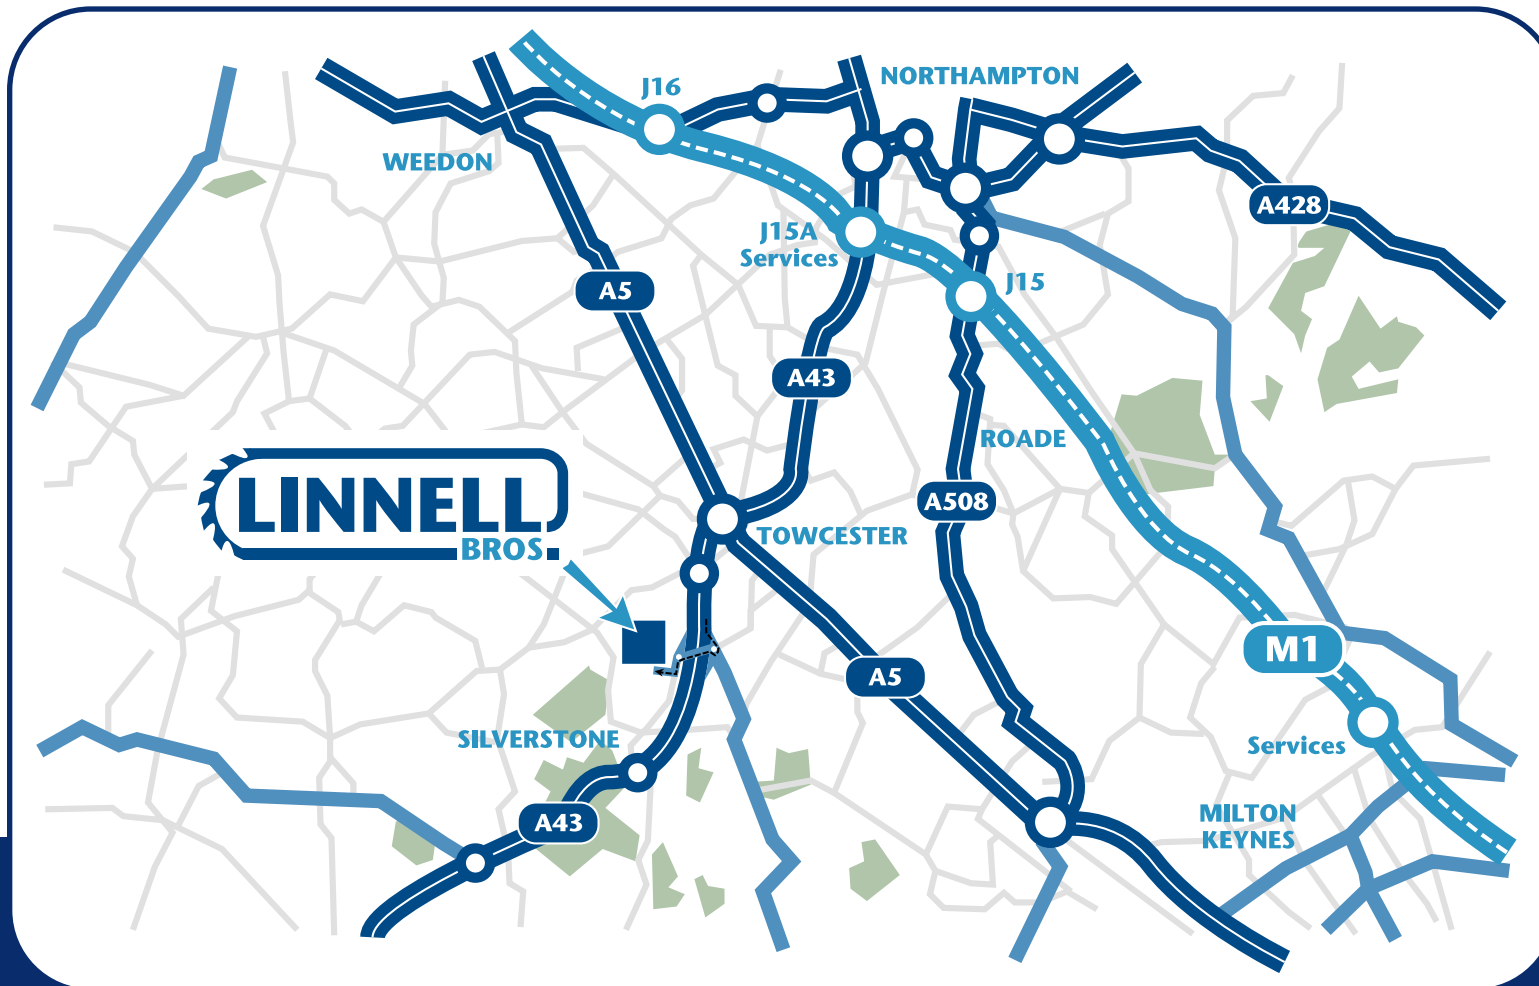

Location Map & Directions

ENGLISH TIMBER MERCHANTS
& FENCING SPECIALISTS

Silverstone Fields Farm
Silverstone
Northants NN12 8TB

Tel 01327 354422
Fax 01327 355848

Email roger.linnellbros@btconnect.com

www.linnellbros.co.uk

From The M1

Exit the M1 at Junction 15A. Take the A43 dual-carriageway towards Oxford/Silverstone. After approx. 9 miles take the slip road onto the A43 signposted Buckingham/Whittlebury. At top of slip road turn right, next roundabout turn left, then drive approx 100 yards and our entrance is on your right hand side.

From The M40

Exit the M40 at Junction 10 and take the A43 to Northampton. Take the slip road off A43 signposted to Silverstone, drive approx 2 miles you will leave the village go into countryside and you will see our entrance on the left hand side.